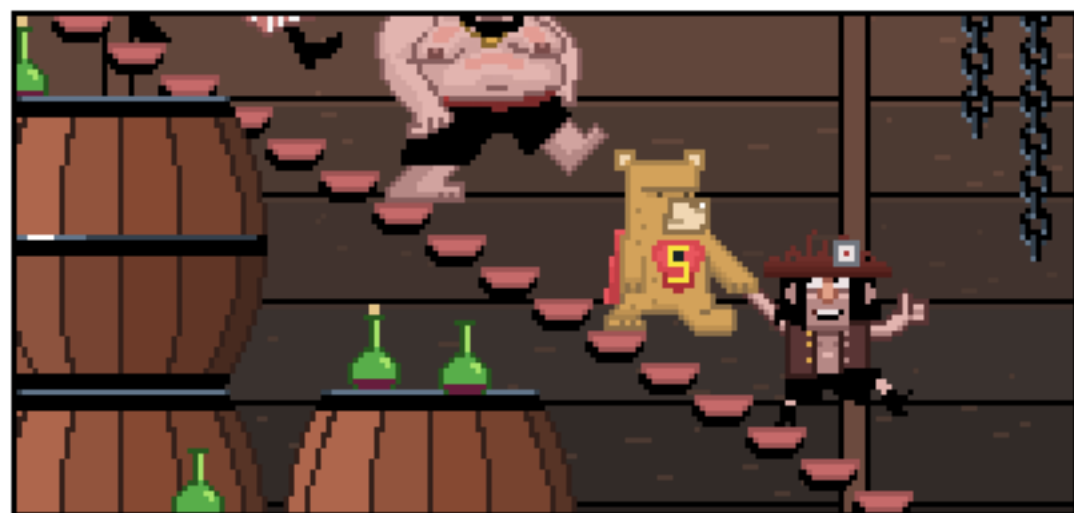

SUPER DOORS WORLD

BIRDY CASH

Super Dors World is an original creation of Jonathan Silvestre.

Super Dors World graphics and Characters are under Creative Commons license by-nc-sa:

You are free:

- to copy, distribute, display, and perform the work
- to make derivative works