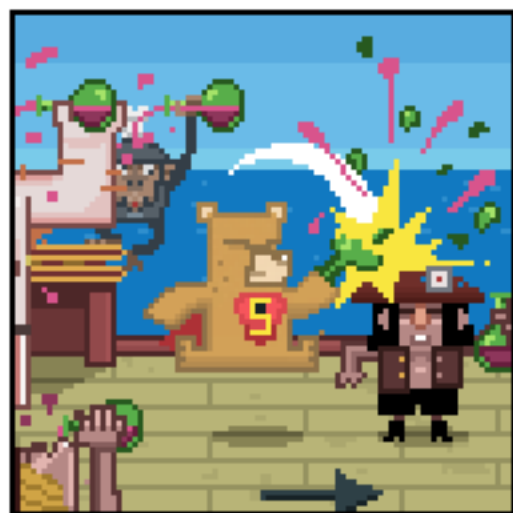

SUPER DOORS WORLD

BIRDY CASH

Super Dors World is an original creation of Jonathan Silvestre.

Super Dors World graphics and Characters are under Creative Commons license by-nc-sa:

You are free:

- to copy, distribute, display, and perform the work
- to make derivative works