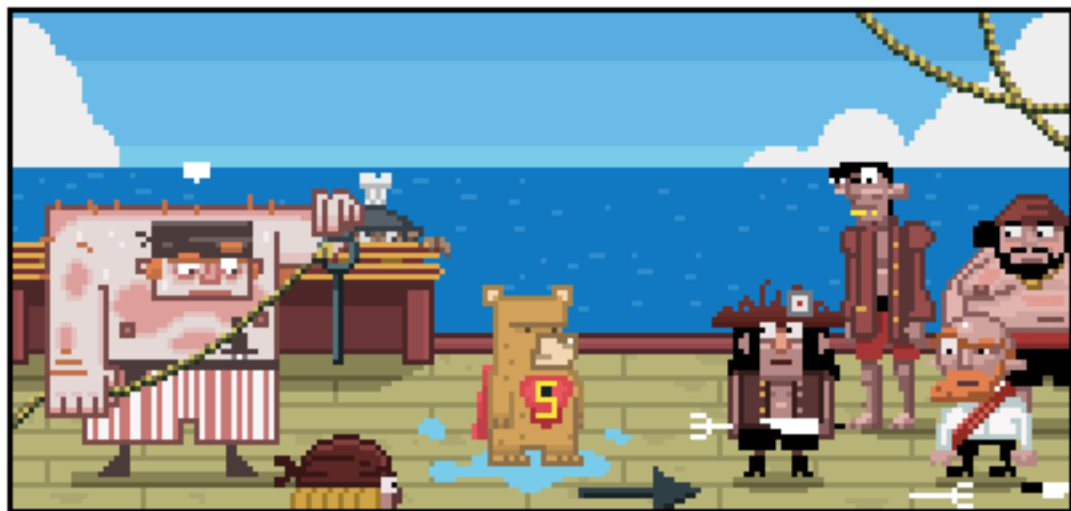

SUPER DOORS WORLD

BIRDY CASH

Super Dors World is an original creation of Jonathan Silvestre.

Super Dors World graphics and Characters are under Creative Commons license by-nc-sa:

You are free:

- to copy, distribute, display, and perform the work
- to make derivative works