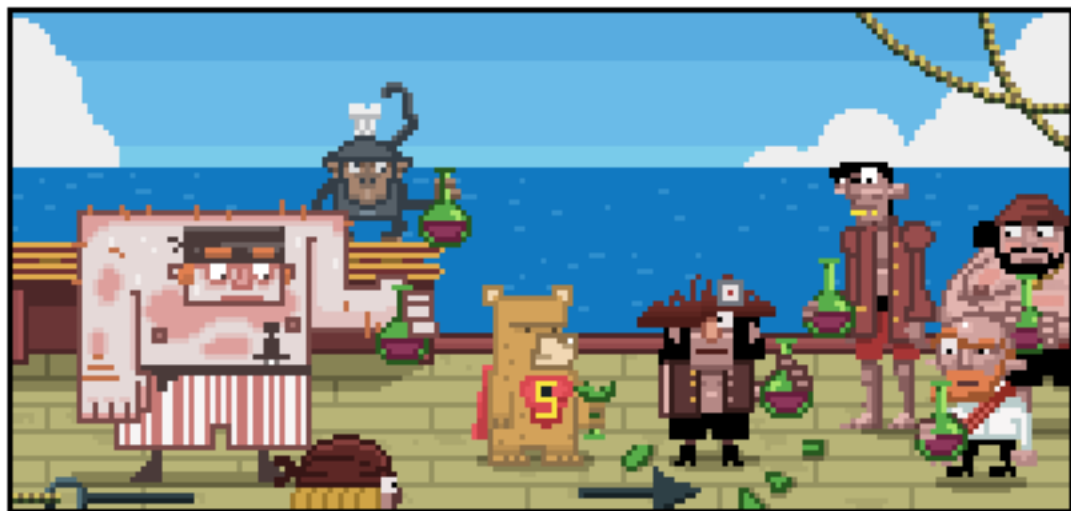

SUPER DOORS WORLD

BIRDY CASH

Super Dors World is an original creation of Jonathan Silvestre.

Super Dors World graphics and Characters are under Creative Commons license by-nc-sa:

You are free:

- to copy, distribute, display, and perform the work
- to make derivative works