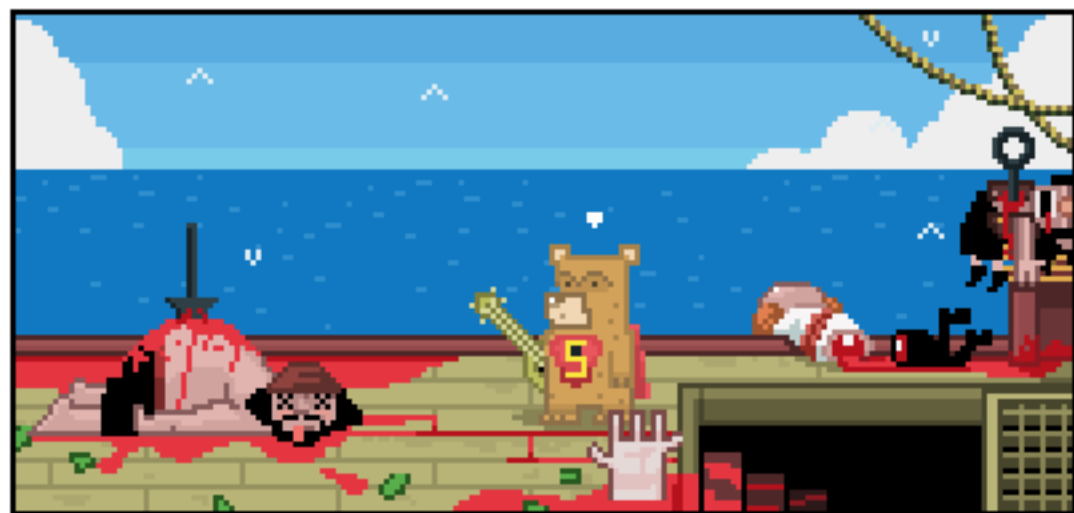

SUPER DOORS WORLD

BIRDY CASH

Super Dors World is an original creation of Jonathan Silvestre.

Super Dors World graphics and Characters are under Creative Commons license by-nc-sa:

You are free:

- to copy, distribute, display, and perform the work
- to make derivative works