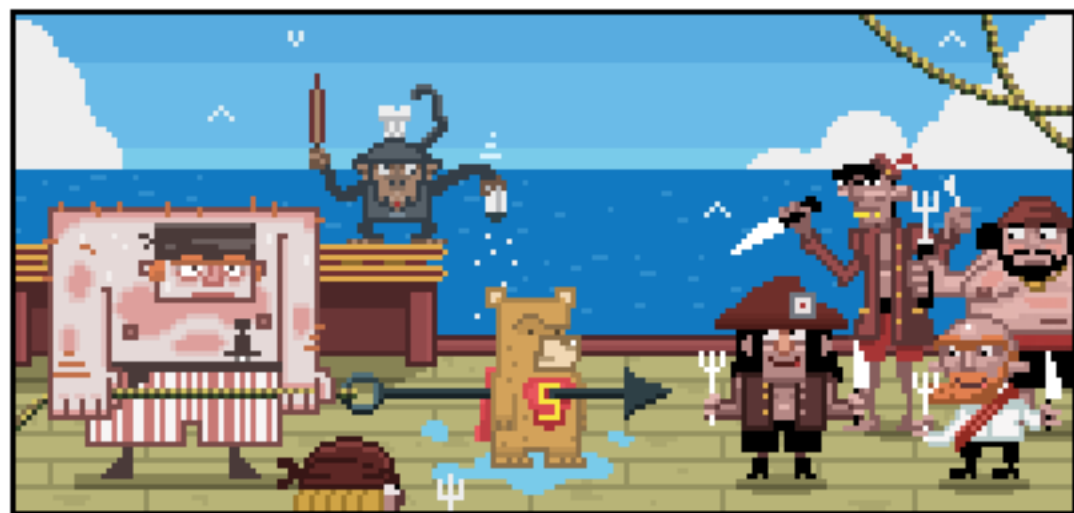

SUPER DOORS WORLD

BIRDY CASH

Super Dors World is an original creation of Jonathan Silvestre.

Super Dors World graphics and Characters are under Creative Commons license by-nc-sa:

You are free:

- to copy, distribute, display, and perform the work
- to make derivative works