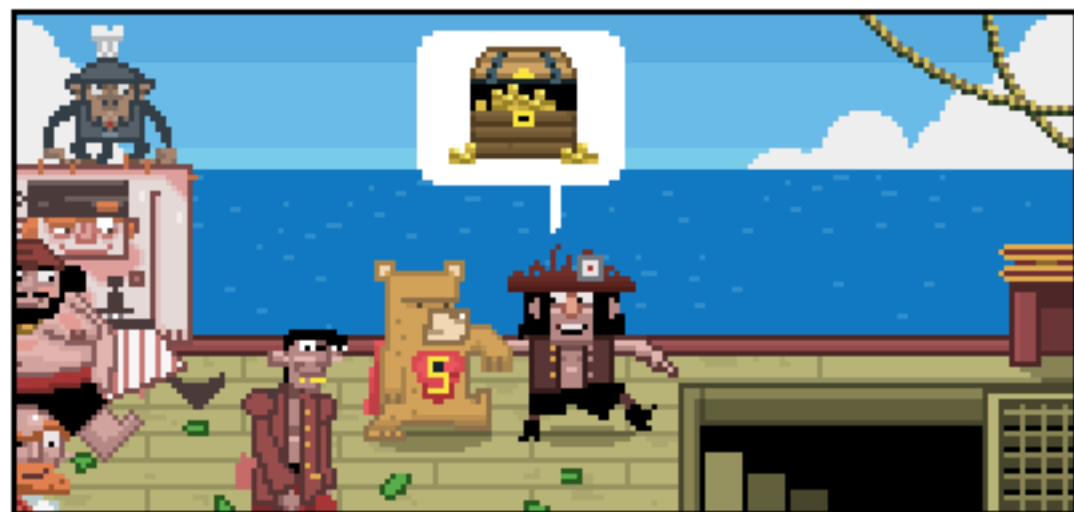

SUPER DOORS WORLD

BIRDY CASH

Super Dors World is an original creation of Jonathan Silvestre.

Super Dors World graphics and Characters are under Creative Commons license by-nc-sa:

You are free:

- to copy, distribute, display, and perform the work
- to make derivative works