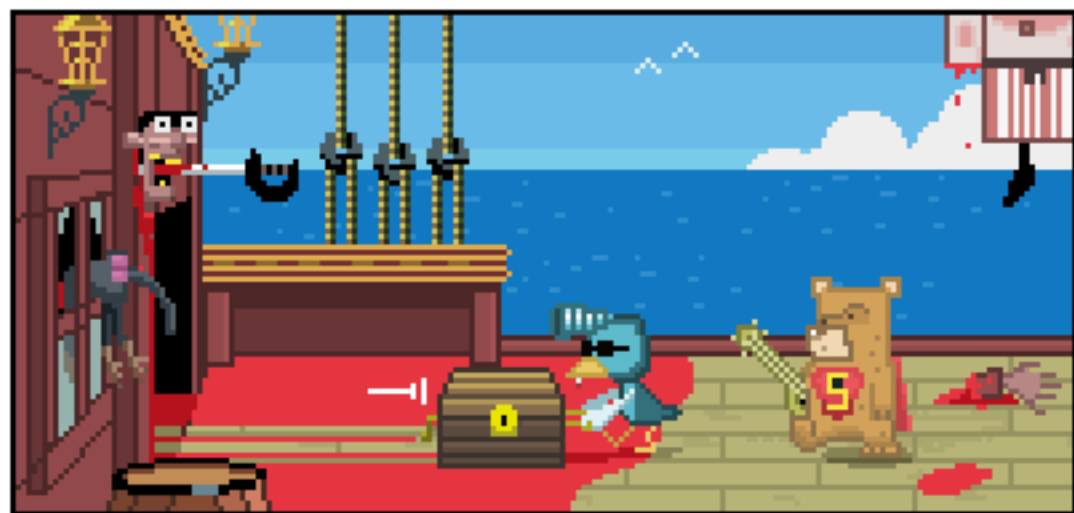

SUPER DOORS WORLD

BIRDY CASH

Super Dors World is an original creation of Jonathan Silvestre.

Super Dors World graphics and Characters are under Creative Commons license by-nc-sa:

You are free:

- to copy, distribute, display, and perform the work
- to make derivative works